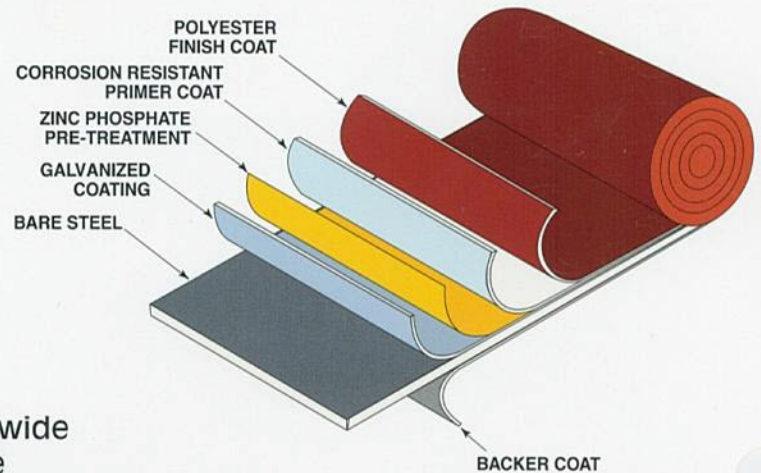

F-134
98-32-660
10/02 10K SPI